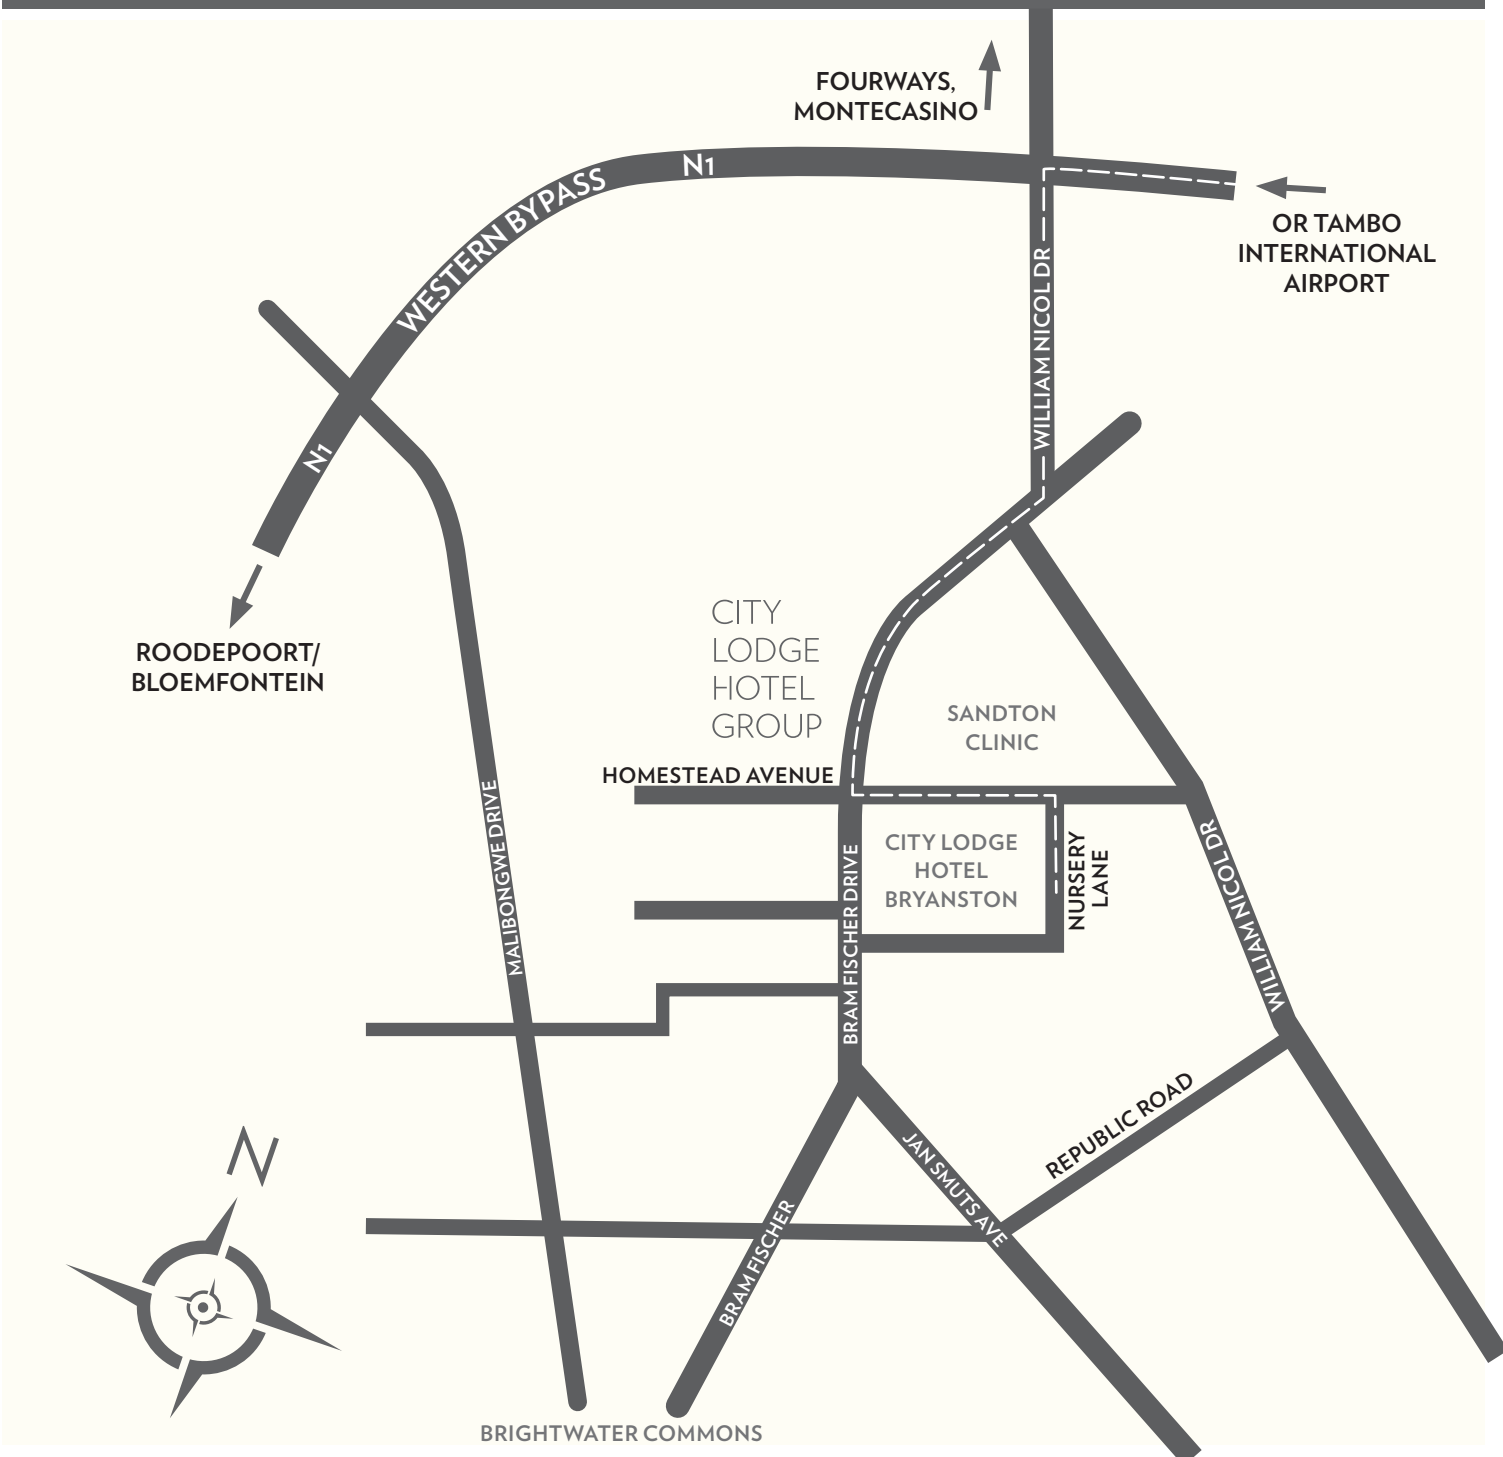

# CITY LODGE HOTEL GROUP CENTRAL OFFICE MAP

ROODEPOORT/  
BLOEMFONTEIN

FOURWAYS,  
MONTECASINO

OR TAMBO  
INTERNATIONAL  
AIRPORT

CITY  
LODGE  
HOTEL  
GROUP

SANDTON  
CLINIC

HOMESTEAD AVENUE

CITY LODGE  
HOTEL  
BRYANSTON

NURSERY  
LANE

BRIGHTWATER COMMONS

CITY  
LODGE  
HOTEL  
GROUP

City Lodge Hotel Group Head  
Office, Bryanston Gate Office Park,  
"The Lodge", Corner Homestead  
Avenue/Main Road, Bryanston, 2191.

Telephone: (011) 557 2600

## *From OR Tambo International Airport*

Follow the R24 towards Johannesburg for about 12km. At the interchange take the N3 in a northerly direction towards Pretoria, for about 18km, keeping right follow the N1 to Roodepoort for about 9 km. Take the William Nicol Road off-ramp and turn left onto William Nicol. After 1km the road splits into two roads, stay to the right and follow the Randburg sign into Main Road. Follow Main Road until you get to Homestead Avenue.

Turn right into Homestead Ave, and first right into the office park called Bryanston Gate Office Park. The building is called The Lodge.